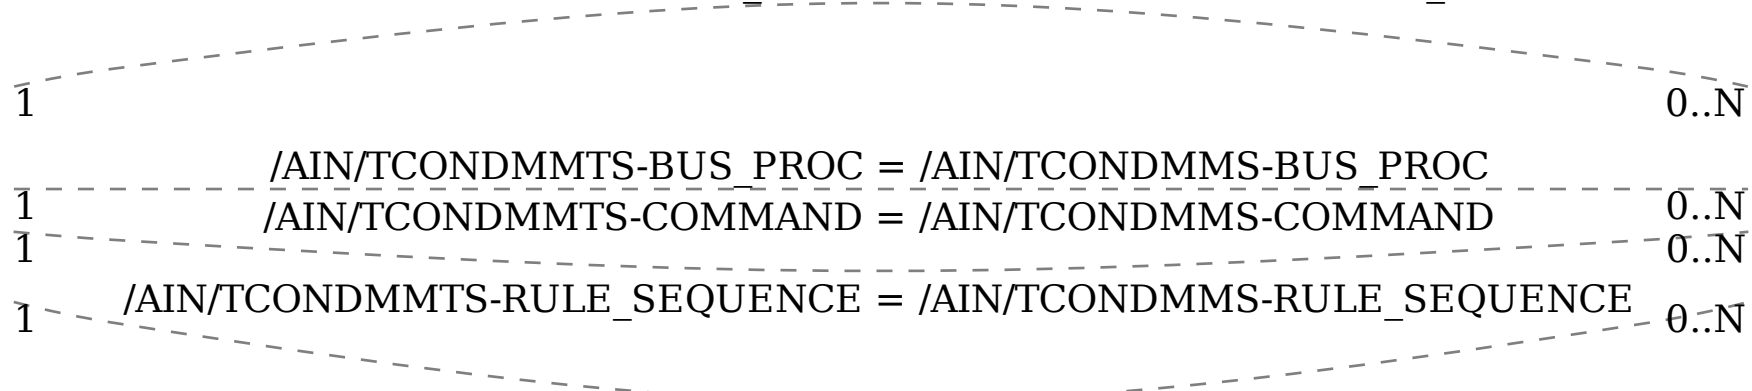

SAP ABAP table /AIN/TCONDMMTS {Text table for Mobile Message condition table}

/AIN/TCONDMMTS-ACTION_TYPE = /AIN/TCONDMMS-ACTION_TYPE

_AIN_TCONDMMTS
<u>LANG</u> [LANG (1)]
<u>BUS_PROC</u> [CHAR (2)]
<u>ACTION_TYPE</u> [CHAR (4)]
<u>COMMAND</u> [CHAR (4)]
<u>RULE_SEQUENCE</u> [NUMC (10)]

_AIN_TCONDMMS
<u>BUS_PROC</u> [CHAR (2)]
<u>ACTION_TYPE</u> [CHAR (4)]
<u>COMMAND</u> [CHAR (4)]
<u>RULE_SEQUENCE</u> [NUMC (10)]