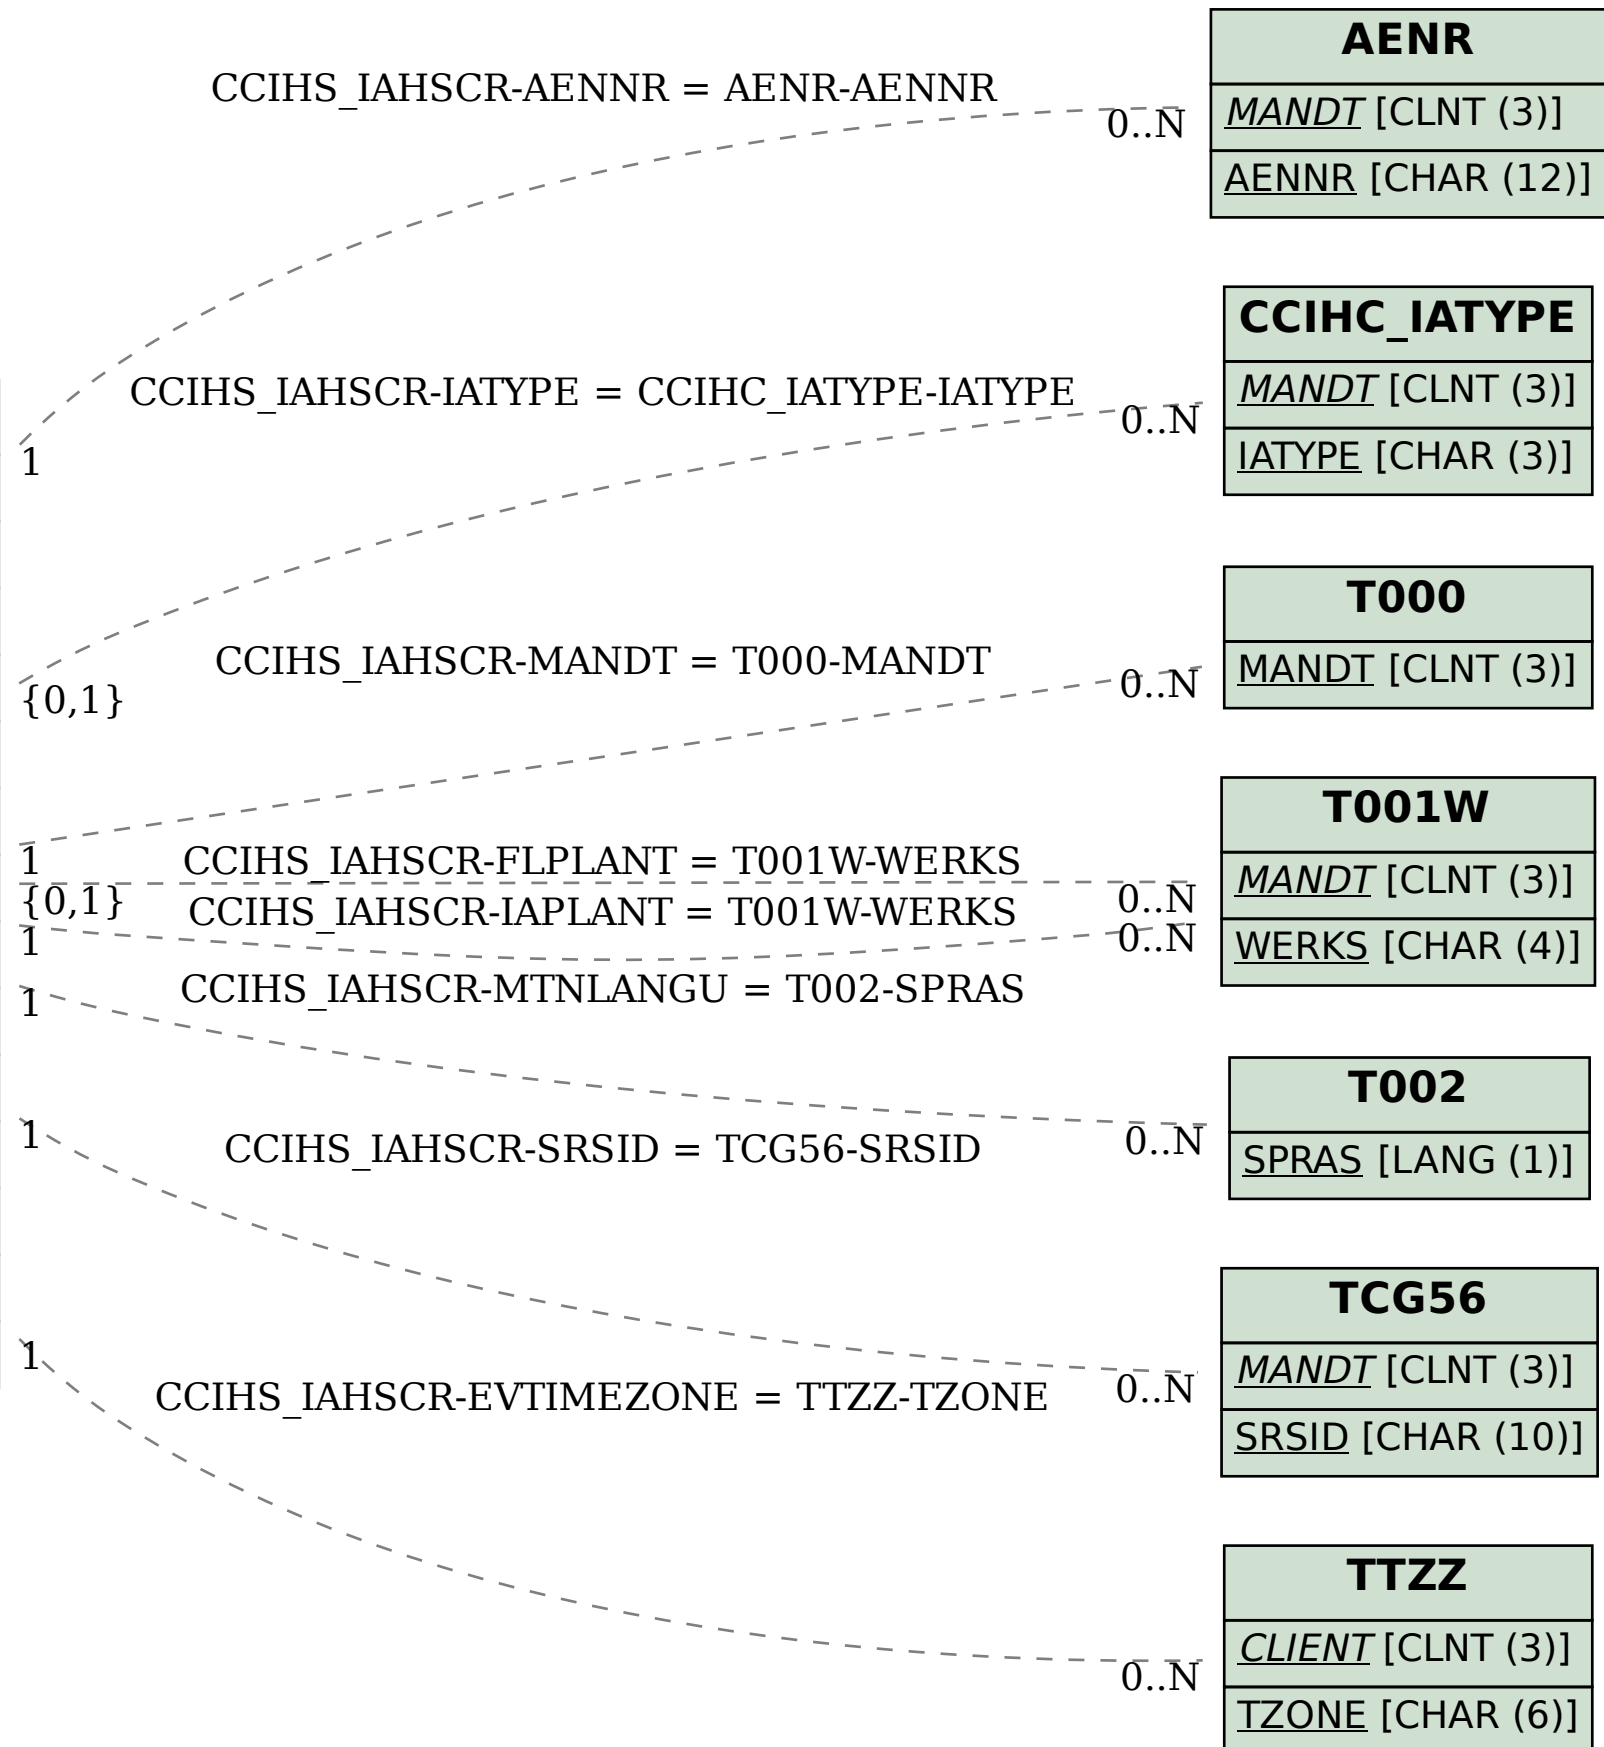

SAP ABAP table CCIHS_IAHSCR {EHS: Header Data Incident/Accident Log for Display}

CCIHS_IAHSCR
MANDT [CLNT (3)]
AENNR [CHAR (12)]
SRSID [CHAR (10)]
OWNID [CHAR (10)]
IATYPE [CHAR (3)]
IAPLANT [CHAR (4)]
OBJNR [CHAR (22)]
DMTYPE [CHAR (21)]
TPLNR [CHAR (30)]
EQUNR [CHAR (18)]
MTNLANGU [LANG (1)]
ACLOC [CHAR (10)]
EVTIMEZONE [CHAR (6)]
FLPLANT [CHAR (4)]

AENR
MANDT [CLNT (3)]
AENNR [CHAR (12)]

CCIHC_IATYPE
MANDT [CLNT (3)]
IATYPE [CHAR (3)]

T000
MANDT [CLNT (3)]

T001W
MANDT [CLNT (3)]
WERKS [CHAR (4)]

T002
SPRAS [LANG (1)]

TCG56
MANDT [CLNT (3)]
SRSID [CHAR (10)]

TTZZ
CLIENT [CLNT (3)]
TZONE [CHAR (6)]