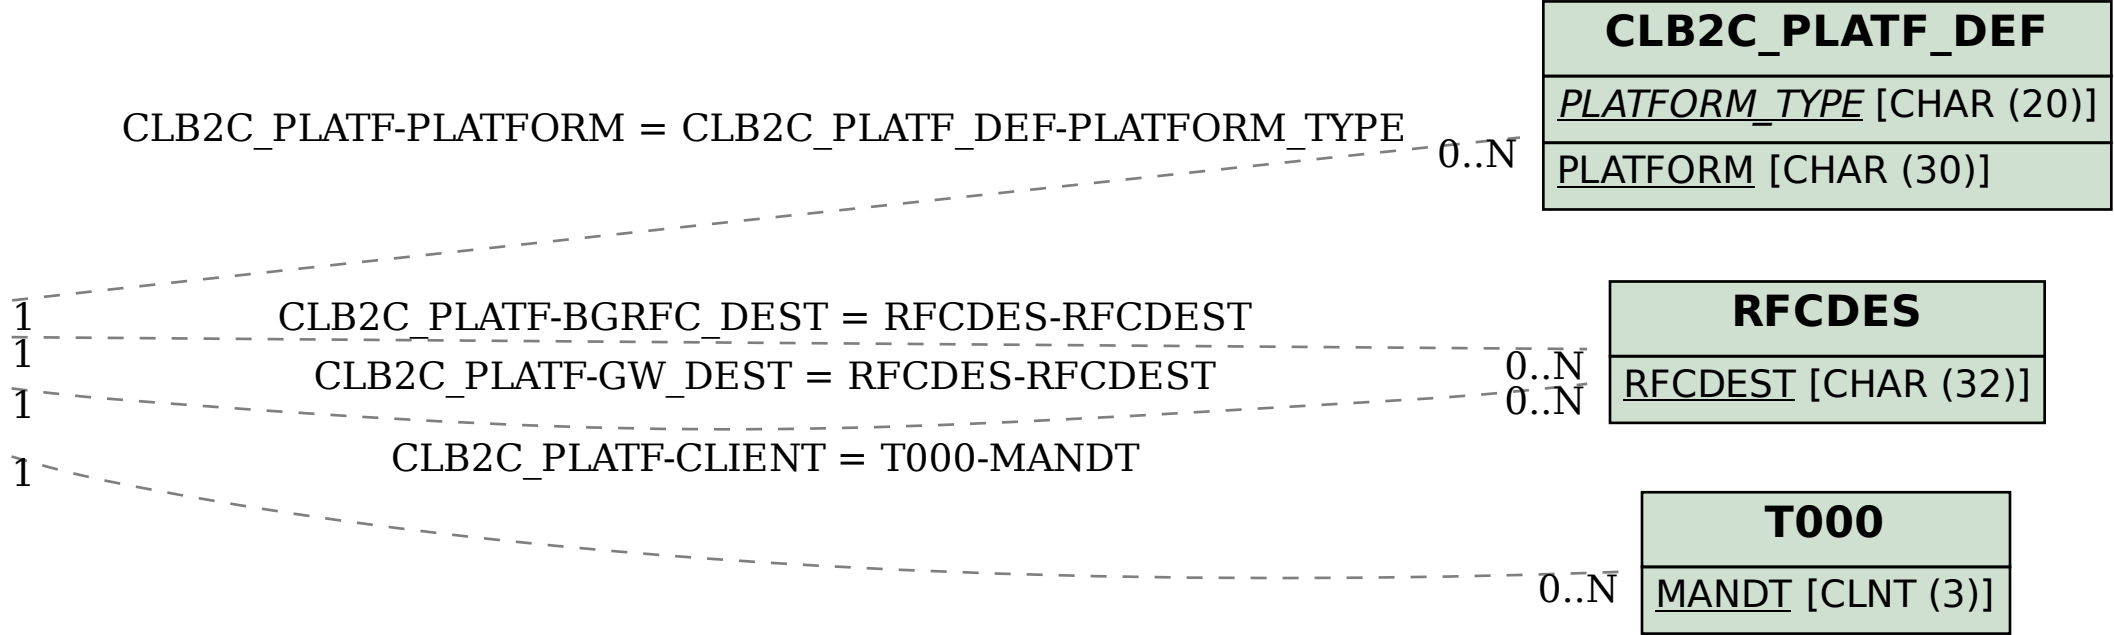

SAP ABAP table CLB2C\_PLATF {Collaboration: Server Communication Settings}

<b>CLB2C_PLATF</b>
<u>CLIENT</u> [CLNT (3)]
<u>PLATFORM_TYPE</u> [CHAR (20)]
<u>PLATFORM</u> [CHAR (30)]
<u>BGRFC_DEST</u> [CHAR (32)]
<u>GW_DEST</u> [CHAR (32)]

<b>CLB2C_PLATF_DEF</b>
<u>PLATFORM_TYPE</u> [CHAR (20)]
<u>PLATFORM</u> [CHAR (30)]

<b>RFCDES</b>
<u>RFCDEST</u> [CHAR (32)]

<b>T000</b>
<u>MANDT</u> [CLNT (3)]