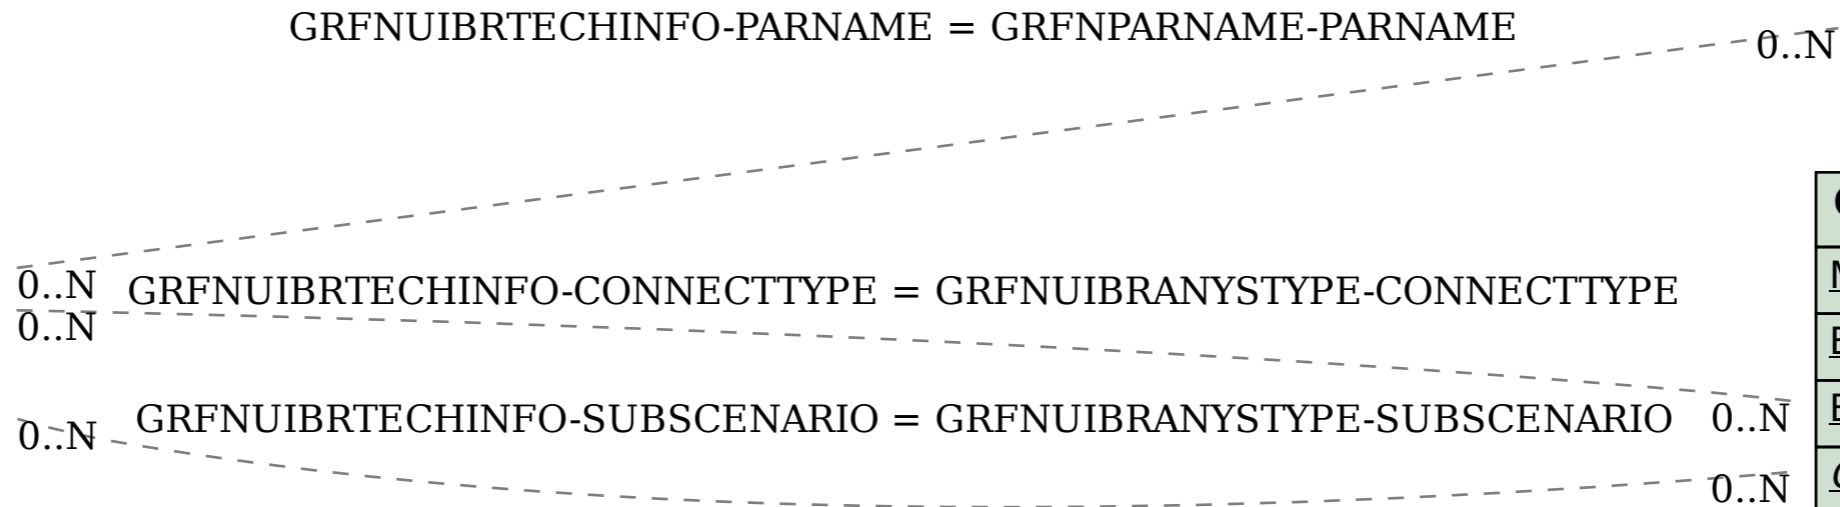

# SAP ABAP table GRFNUIBRTECHINFO {Technical Setting Lookup}

| <b>GRFNUIBRTECHINFO</b>        |
|--------------------------------|
| <u>MANDT</u> [CLNT (3)]        |
| <u>BRUSAGE</u> [CHAR (2)]      |
| <u>BRTYPE</u> [CHAR (2)]       |
| <u>CONNECTTYPE</u> [CHAR (8)]  |
| <u>SUBSCENARIO</u> [CHAR (20)] |
| <u>BRCATEGORY</u> [CHAR (3)]   |
| <u>BRANSTYPE</u> [CHAR (2)]    |
| <u>PARNAME</u> [CHAR (10)]     |