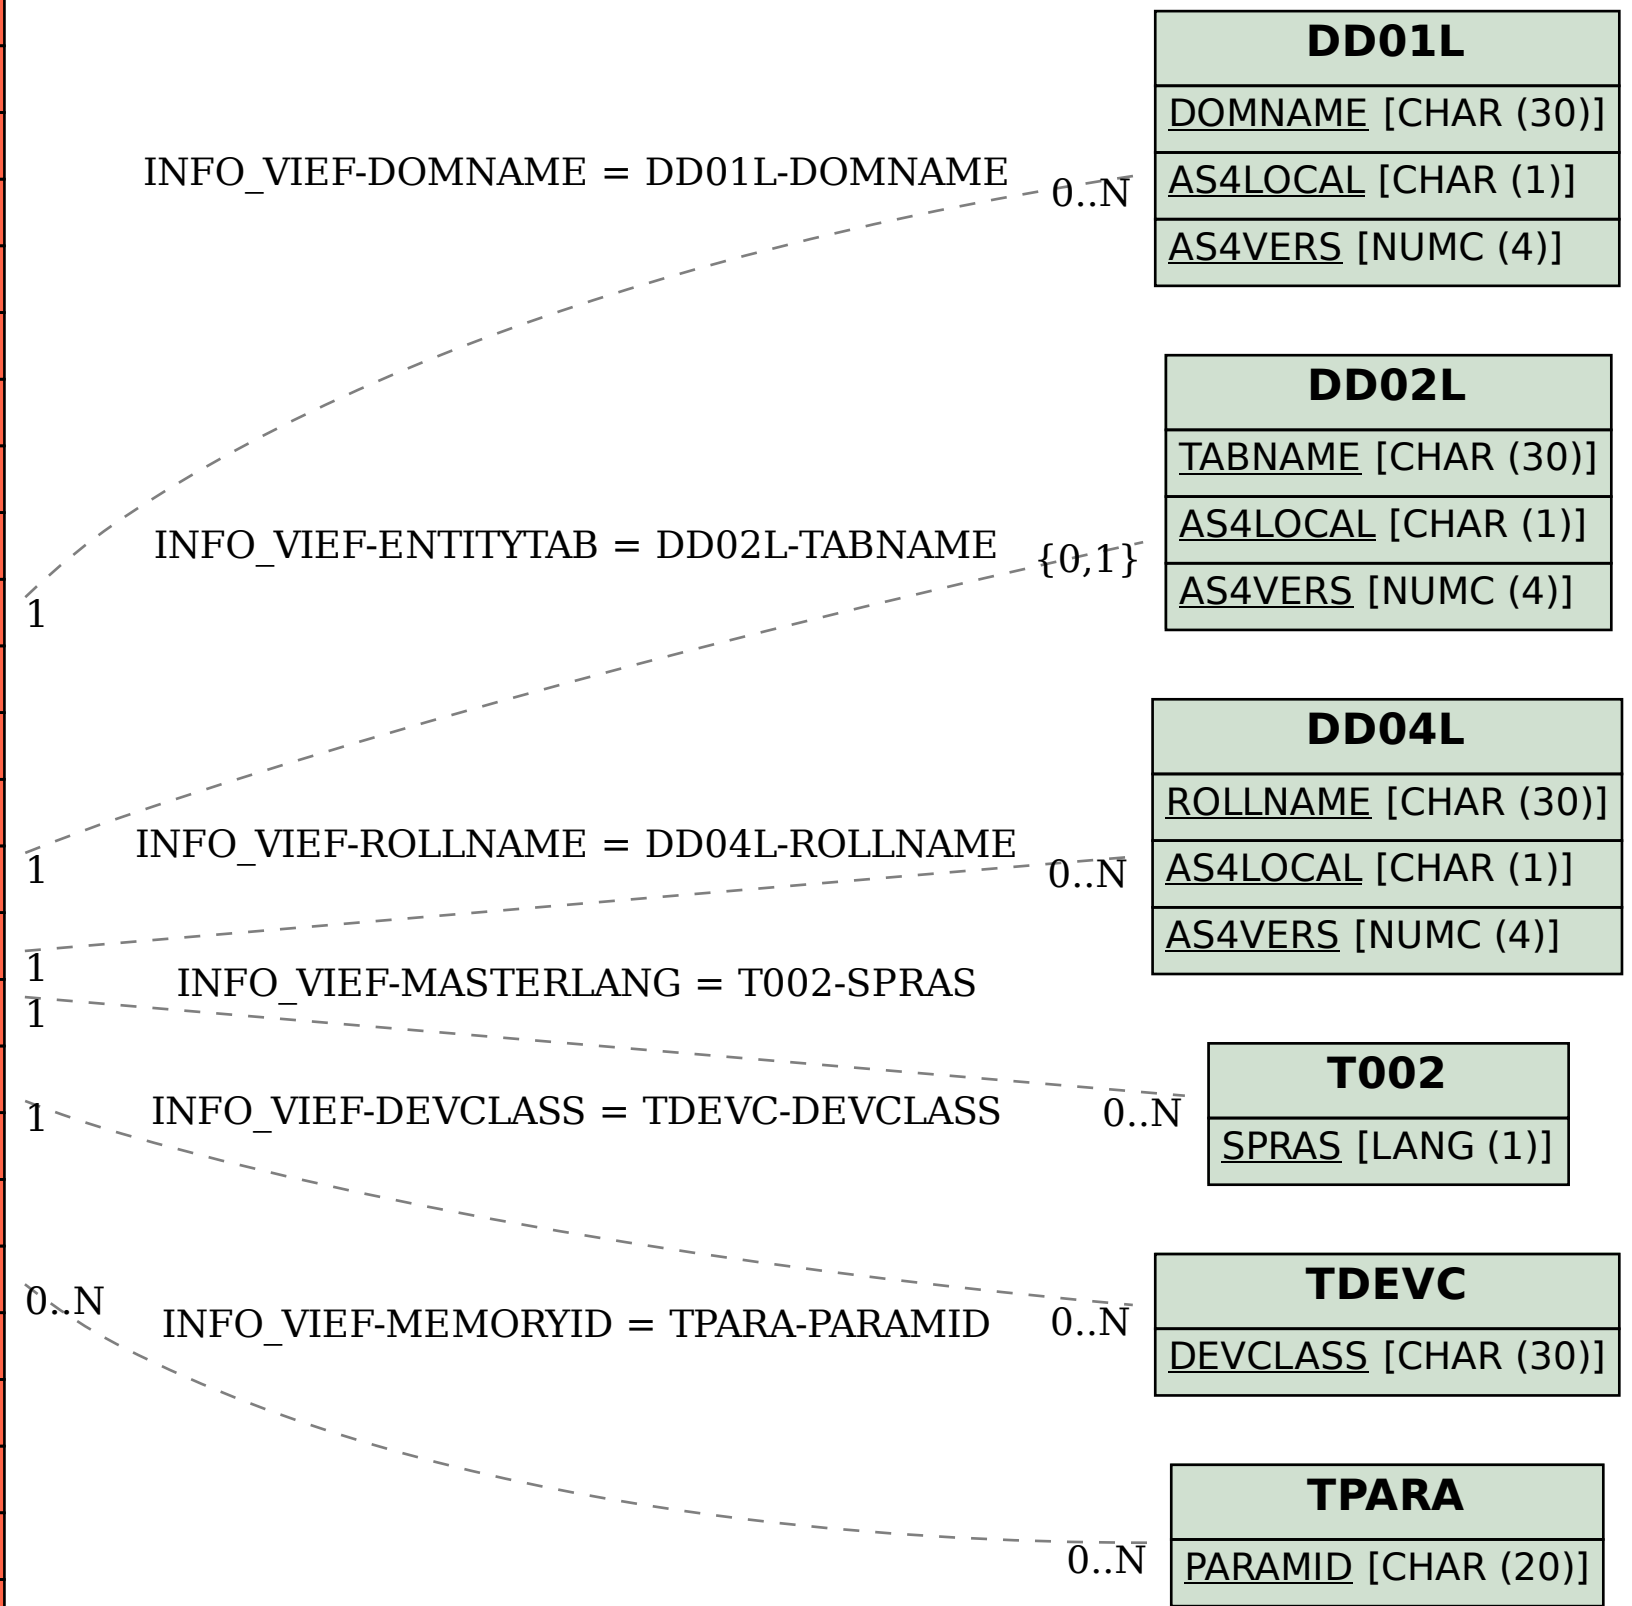

SAP ABAP table INFO_VIEF {Generated Table for View}

INFO_VIEF	
VIEWNAME [CHAR (30)]	
AS4LOCAL [CHAR (1)]	
OBJPOS [NUMC (4)]	
AS4VERS [NUMC (4)]	
VIEWFIELD [CHAR (30)]	
TABNAME [CHAR (30)]	
FIELDNAME [CHAR (30)]	
KEYFLAG [CHAR (1)]	
ROLLNAME [CHAR (30)]	
DOMNAME [CHAR (30)]	
ROUTPUTLEN [NUMC (6)]	
MEMORYID [CHAR (20)]	
LOGFLAG [CHAR (1)]	
HEADLEN [NUMC (2)]	
SCRLEN1 [NUMC (2)]	
SCRLEN2 [NUMC (2)]	
SCRLEN3 [NUMC (2)]	
ACTFLAG [CHAR (1)]	
LENG [NUMC (6)]	
DATATYPE [CHAR (4)]	
DECIMALS [NUMC (6)]	
LOWERCASE [CHAR (1)]	
SIGNFLAG [CHAR (1)]	
VALEXI [CHAR (1)]	
ENTITYTAB [CHAR (30)]	
CONVEXIT [CHAR (5)]	
MASK [CHAR (20)]	
MASKLEN [NUMC (4)]	
AS4USER [CHAR (12)]	
AS4DATE [DATS (8)]	
AS4TIME [TIMS (6)]	
AUTHCLASS [NUMC (2)]	
ROOTTAB [CHAR (30)]	
VIEWCLASS [CHAR (1)]	
MASTERLANG [LANG (1)]	
CUSTOMAUTH [CHAR (1)]	
AGGTYPE [CHAR (1)]	
DEVCLASS [CHAR (30)]	
ROLLCHANGE [CHAR (1)]	

DD01L
DOMNAME [CHAR (30)]
AS4LOCAL [CHAR (1)]
AS4VERS [NUMC (4)]

DD02L
TABNAME [CHAR (30)]
AS4LOCAL [CHAR (1)]
AS4VERS [NUMC (4)]

DD04L
ROLLNAME [CHAR (30)]
AS4LOCAL [CHAR (1)]
AS4VERS [NUMC (4)]

T002
SPRAS [LANG (1)]

TDEVC
DEVCLASS [CHAR (30)]

TPARA
PARAMID [CHAR (20)]