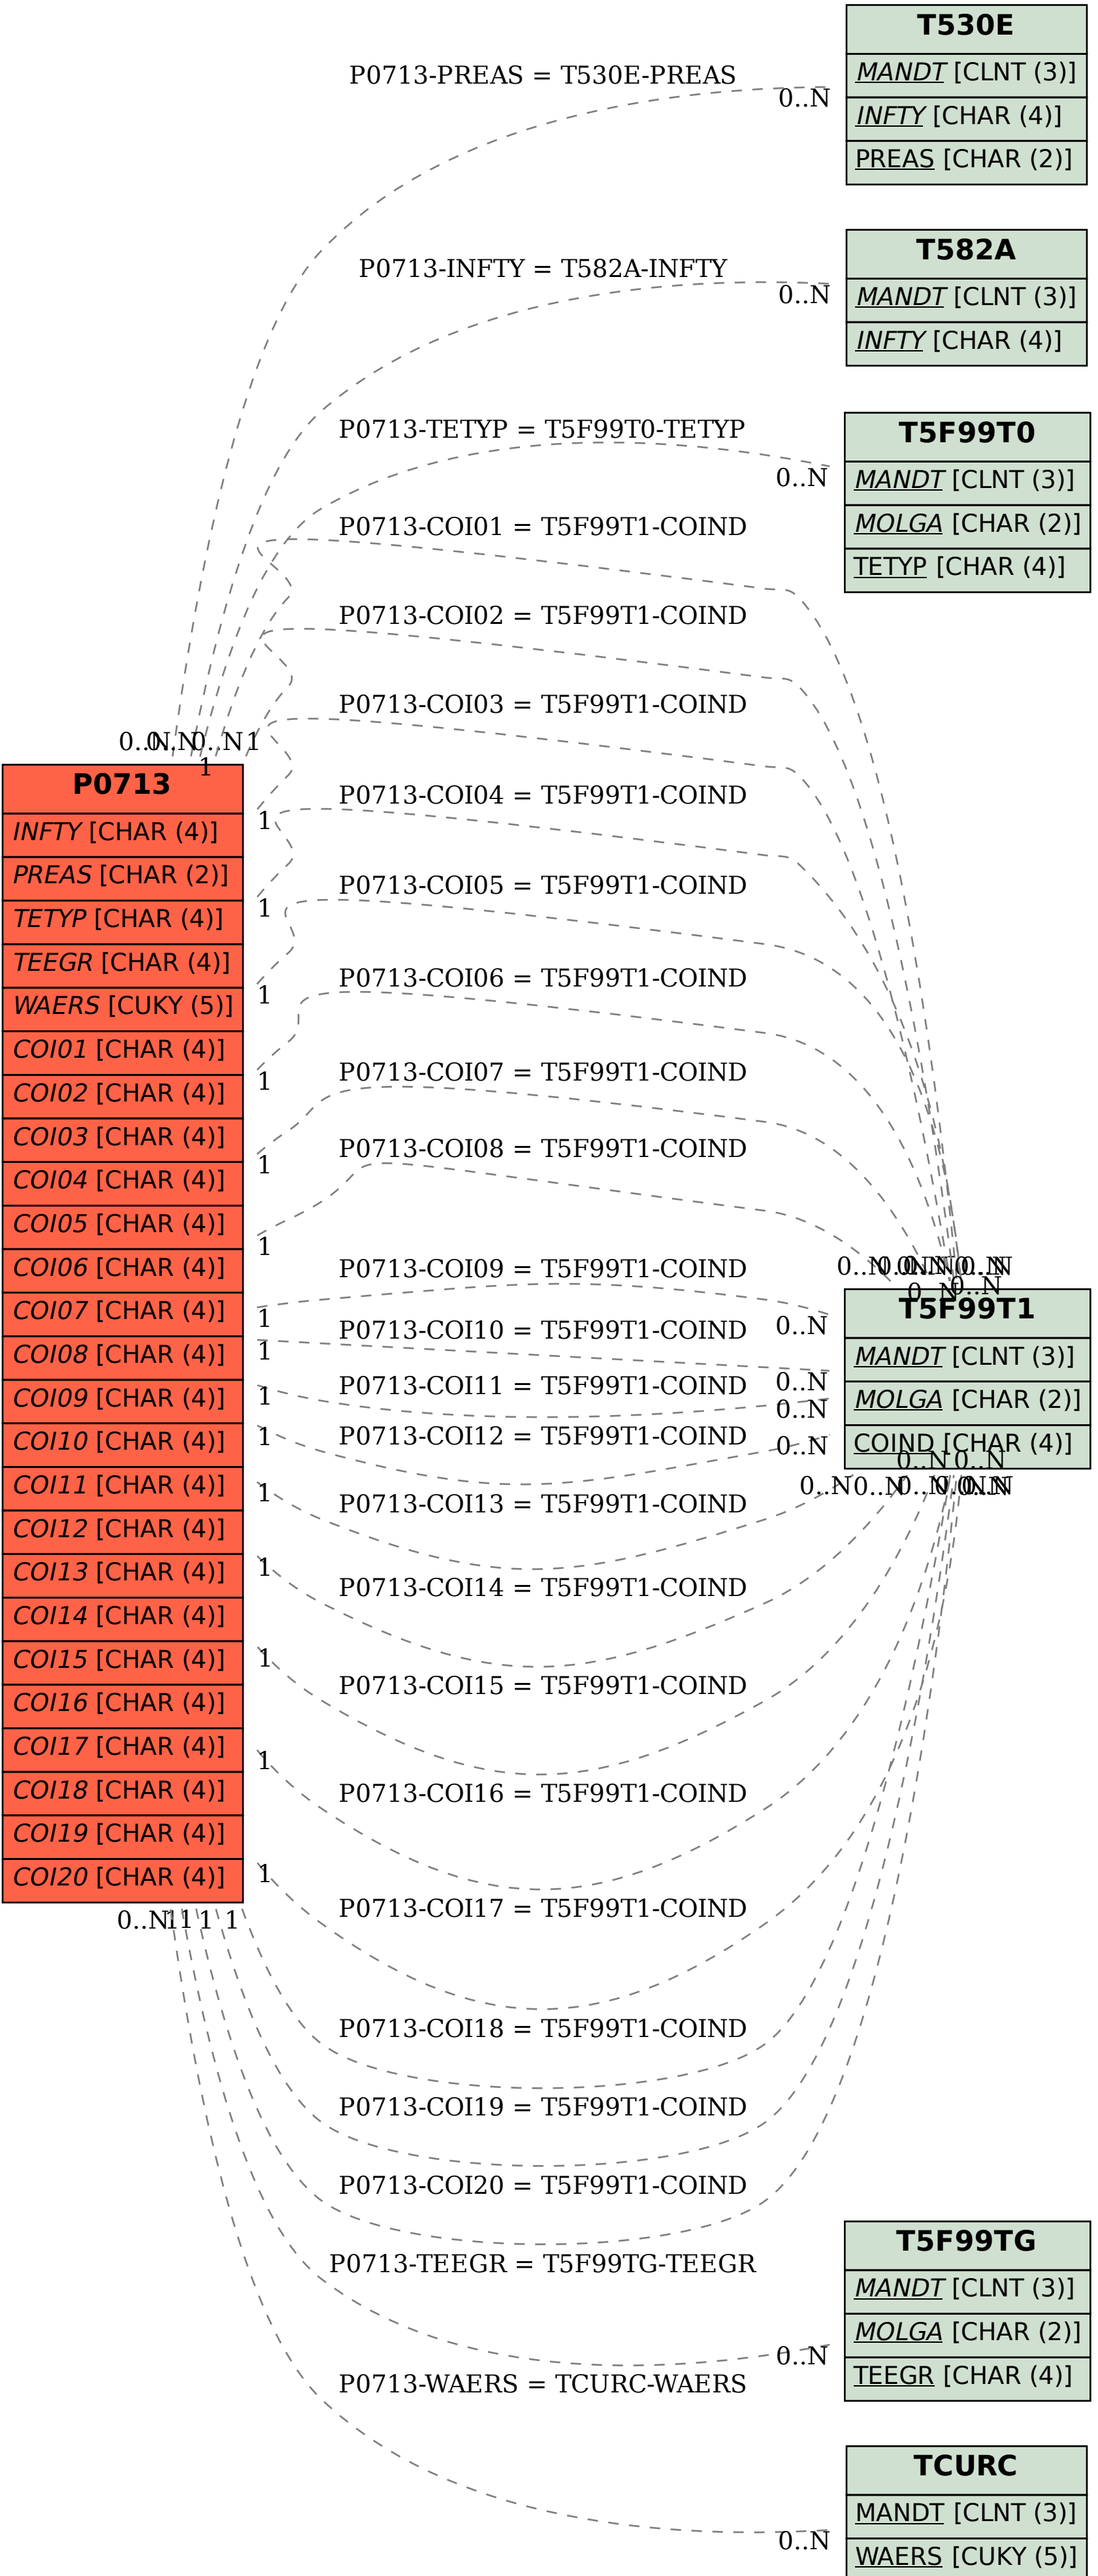

SAP ABAP table P0713 {Work relationship termination}

T530E
MANDT [CLNT (3)]
INFTY [CHAR (4)]
PREAS [CHAR (2)]

T582A
MANDT [CLNT (3)]
INFTY [CHAR (4)]

T5F99T0
MANDT [CLNT (3)]
MOLGA [CHAR (2)]
TETYP [CHAR (4)]

T5F99T1
MANDT [CLNT (3)]
MOLGA [CHAR (2)]
COIND [CHAR (4)]

T5F99TG
MANDT [CLNT (3)]
MOLGA [CHAR (2)]
TEEGR [CHAR (4)]

TCURC
MANDT [CLNT (3)]
WAERS [CUKY (5)]