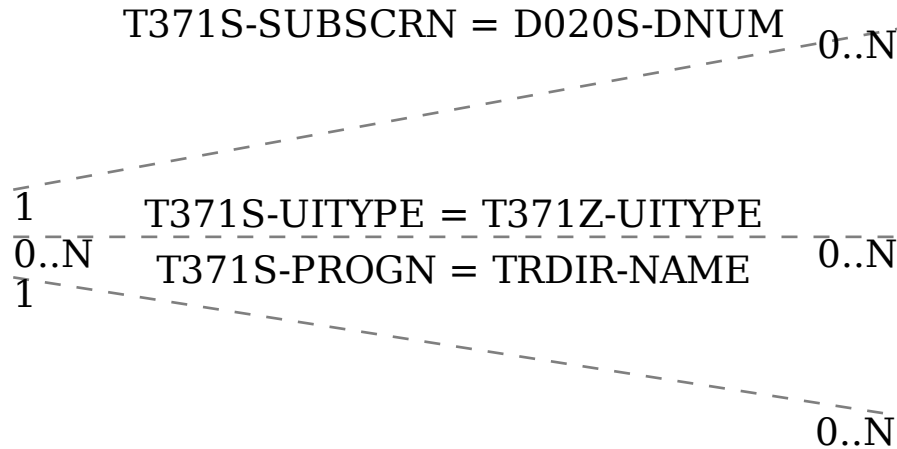

SAP ABAP table T371S {IB: Screens Per UI Type}

T371S
<u>UITYPE</u> [CHAR (4)]
<u>SCREENTYPE</u> [CHAR (1)]
<u>PROGN</u> [CHAR (40)]
<u>SUBSCRN</u> [CHAR (4)]

D020S
<u>PROG</u> [CHAR (40)]
<u>DNUM</u> [CHAR (4)]

T371Z
<u>UITYPE</u> [CHAR (4)]

TRDIR
<u>NAME</u> [CHAR (40)]