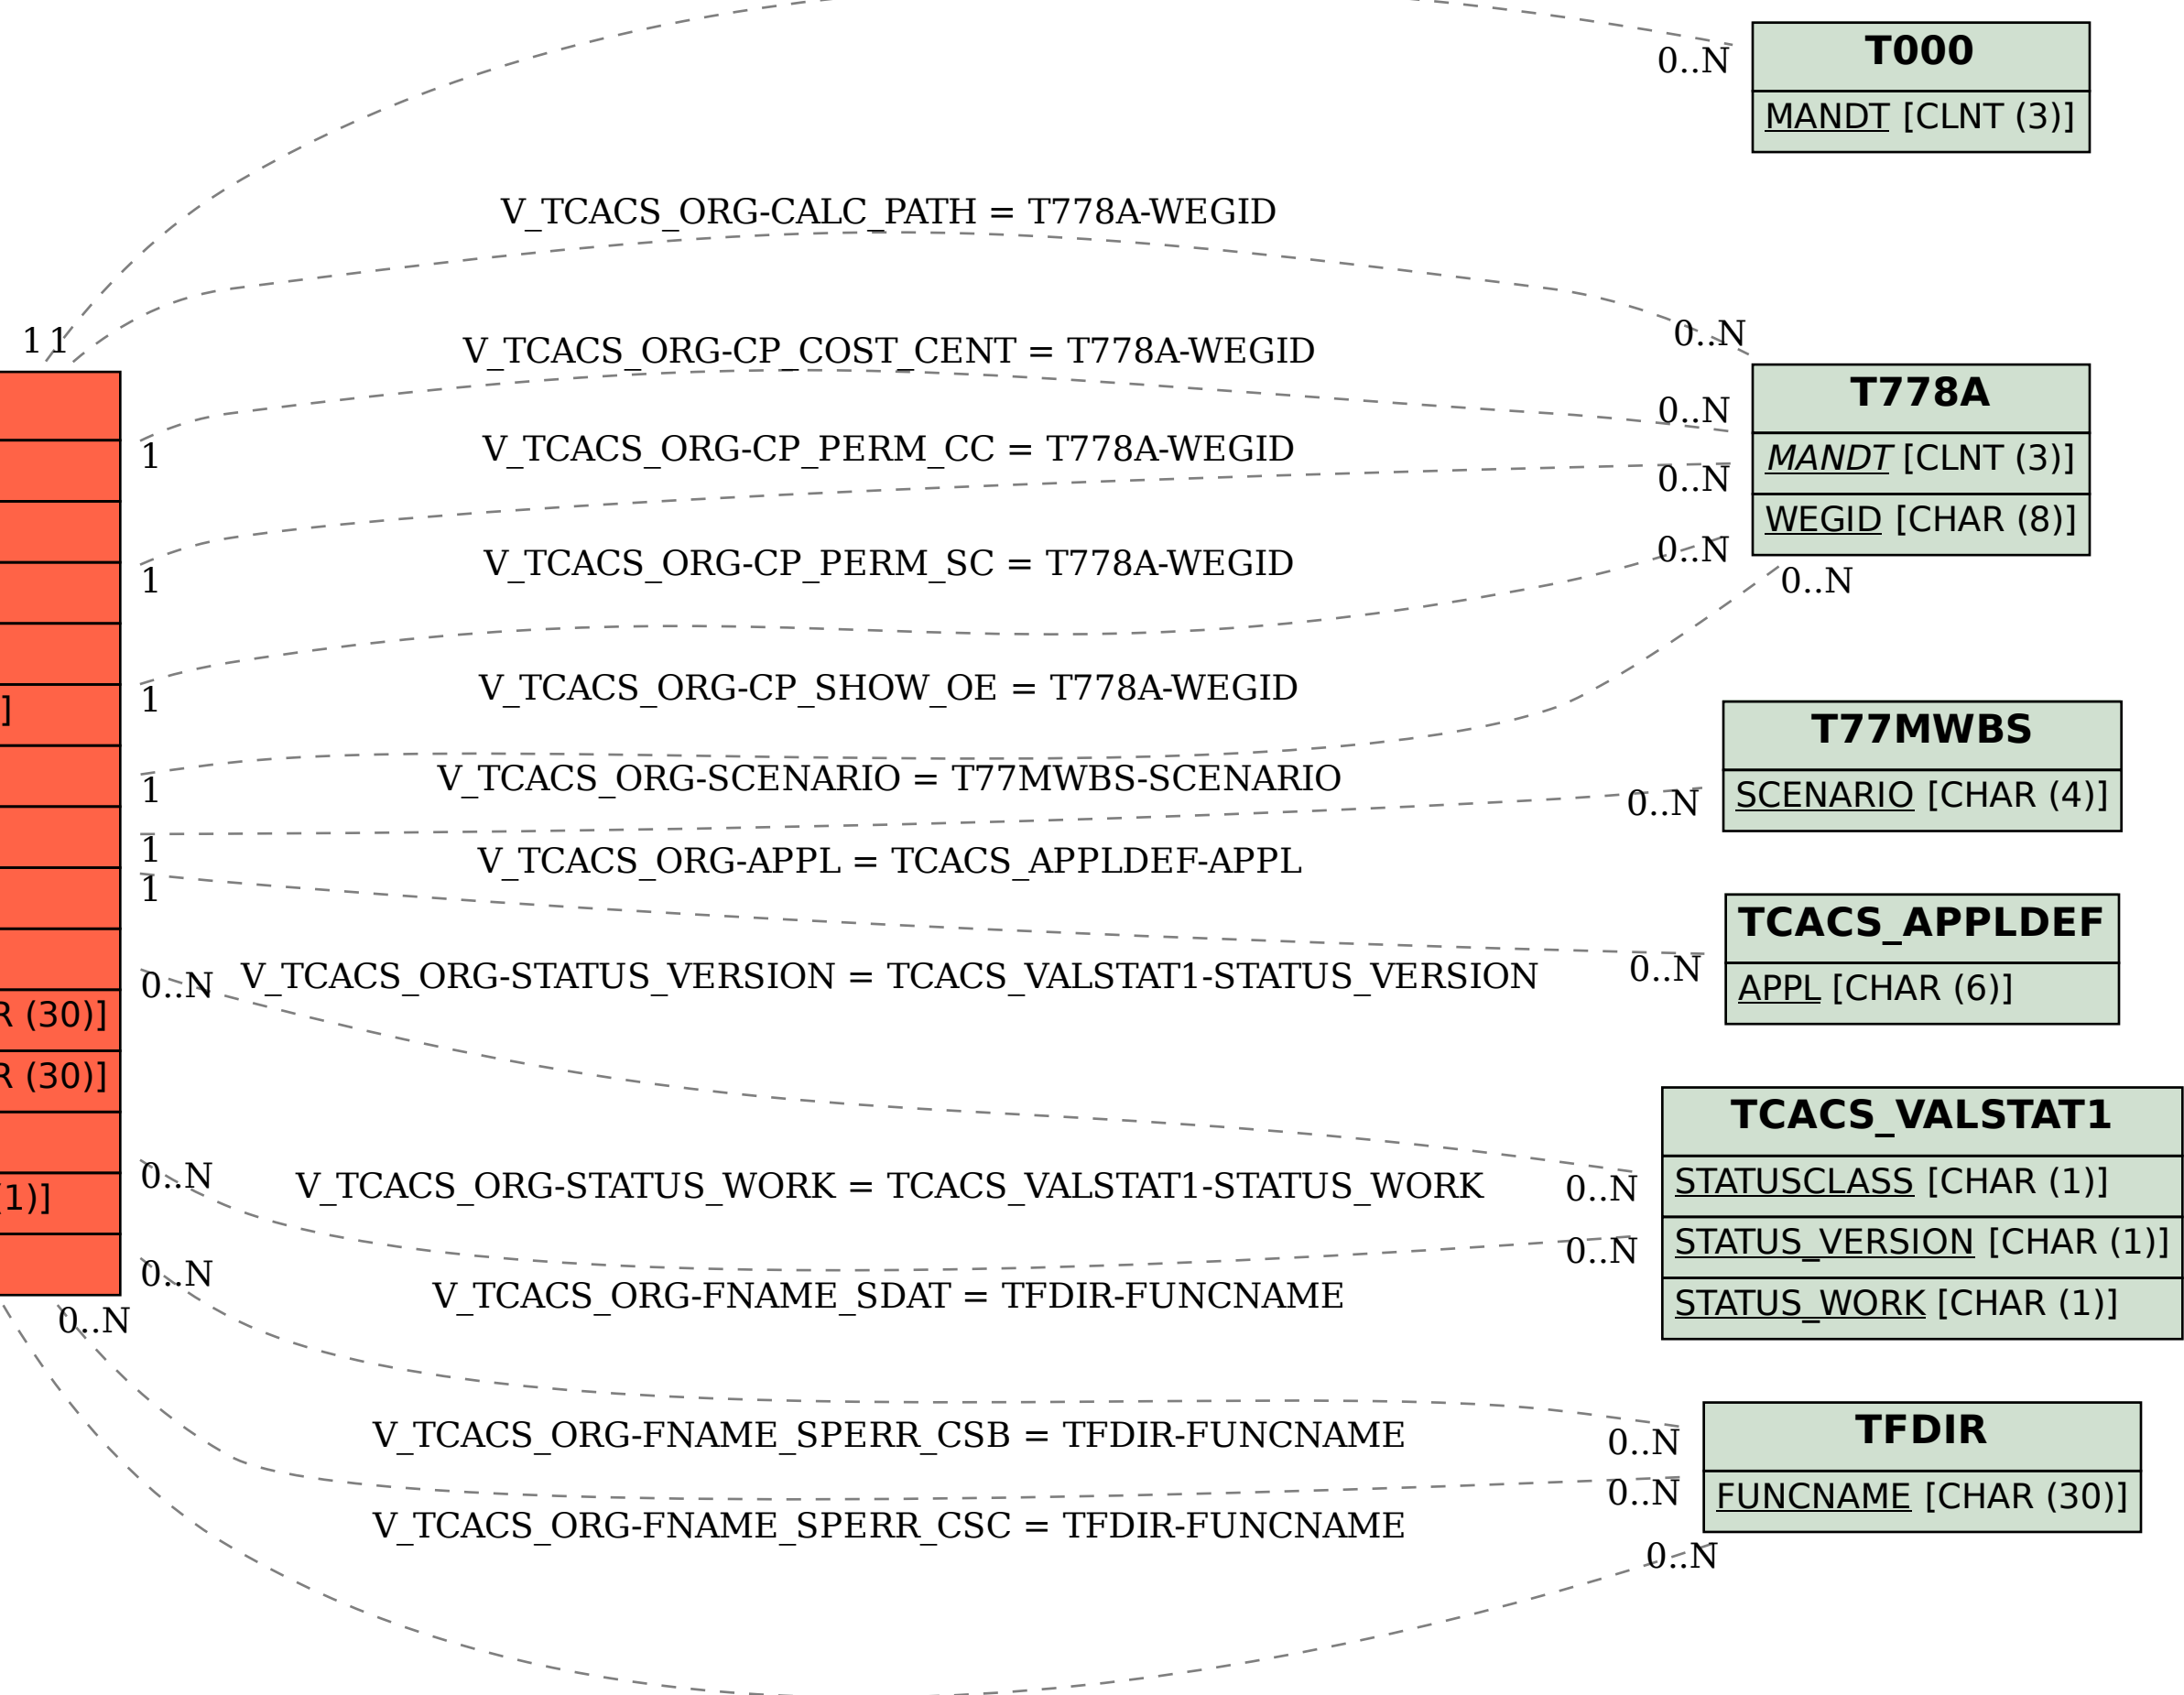

SAP ABAP table V_TCACS_ORG {Generated Table for View}

V_TCACS_ORG-MANDT = T000-MANDT

V_TCACS_ORG	
MANDT [CLNT (3)]	1
APPL [CHAR (6)]	1
VERSION [NUMC (6)]	1
CALC_PATH [CHAR (8)]	1
CP_COST_CENT [CHAR (8)]	1
CP_PERM_SC [CHAR (8)]	1
CP_PERM_CC [CHAR (8)]	1
CP_SHOW_OE [CHAR (8)]	1
FNAME_SDAT [CHAR (30)]	0..N
FNAME_SPERR_CSC [CHAR (30)]	0..N
FNAME_SPERR_CSB [CHAR (30)]	0..N
SCENARIO [CHAR (4)]	0..N
STATUS_VERSION [CHAR (1)]	0..N
STATUS_WORK [CHAR (1)]	0..N

T000
MANDT [CLNT (3)]

T778A
MANDT [CLNT (3)]
WEGID [CHAR (8)]

T77MWBS
SCENARIO [CHAR (4)]

TCACS_APPLDEF
APPL [CHAR (6)]

TCACS_VALSTAT1
STATUSCLASS [CHAR (1)]
STATUS_VERSION [CHAR (1)]
STATUS_WORK [CHAR (1)]

TFDIR
FUNCNAME [CHAR (30)]